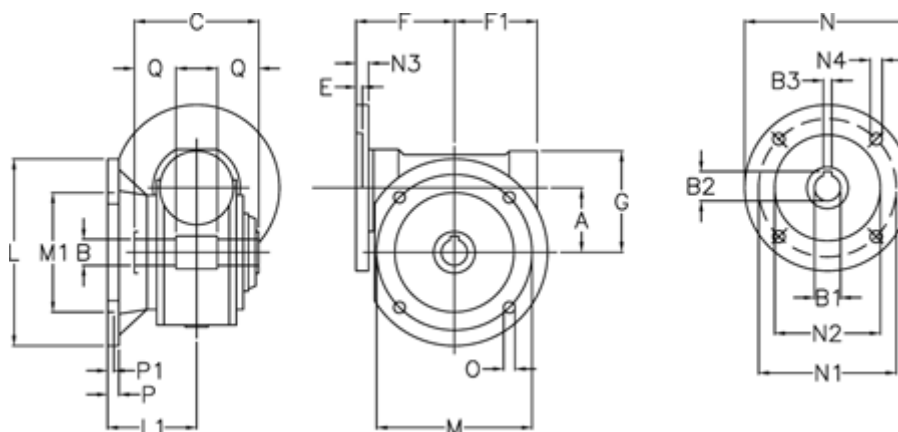

Data Sheet

Article number: 3902150080545

Description: Worm gear
VF 150-FC1-80-112B5, without lubrication

Measures

A = 150	F1 = 179	N2 = 180
B = 50 H7	G = 218	N3 = 11
B1 E7 = 28	L = 350	N4 = 13
B2 = 31.3	L1 = 145.5	O = 18
B3 H9 = 8	M = 290	P = 22
C = 175	M1 = 200	P1 = 13
E = 2	N = 250	Q = 55
F = 190	N1 = 215	